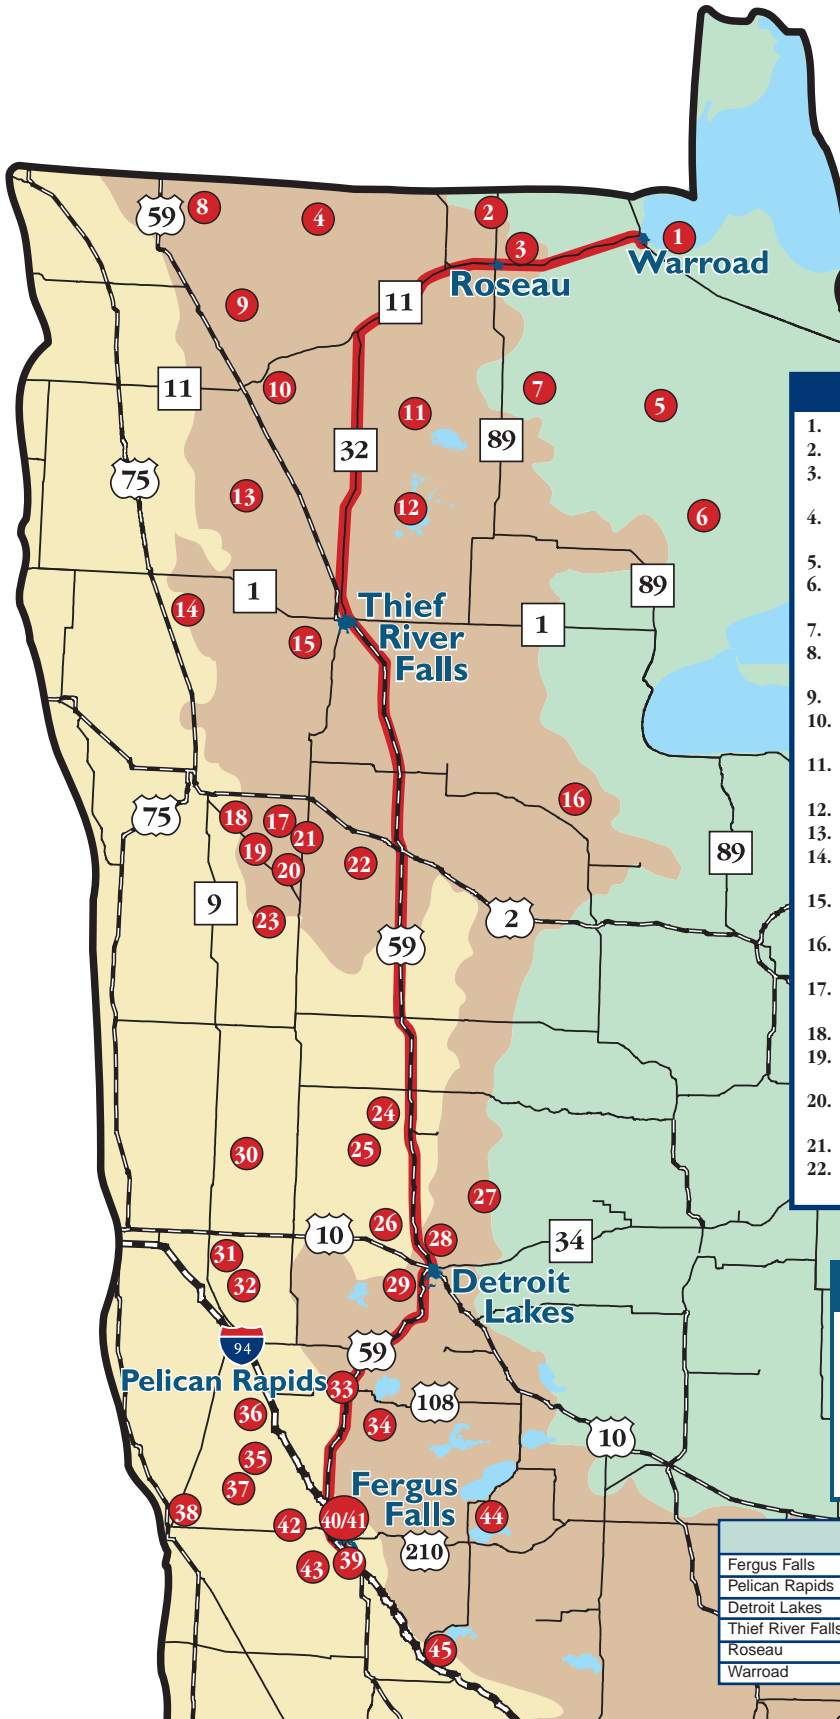

AREA ENLARGED

SITE NUMBERS

- | | |
|--|---|
| 1. Warroad Marina | 23. Agassiz Dunes Scientific and Natural Area / Agassiz Environmental Learning Center |
| 2. Lost River State Forest | 24. Waubun Wildlife Management Area |
| 3. Roseau Waste Water Treatment Ponds | 25. Helliksen Prairie Waterfowl Production Area |
| 4. Roseau River Wildlife Management Area | 26. Hamden Slough National Wildlife Refuge |
| 5. Beltrami Island State Forest | 27. Tamarac National Wildlife Refuge |
| 6. Red Lake Wildlife Management Area | 28. Detroit Lakes Wetlands Management District |
| 7. Hayes Lake State Park | 29. Dunton Locks County Park |
| 8. The Wallace C. Dayton Conservation and Wildlife Area | 30. Felton Prairie |
| 9. Lake Bronson State Park | 31. Buffalo River State Park / Regional Science Center |
| 10. Twin Lakes Wildlife Management Area | 32. Bluestem Prairie Scientific and Natural Area |
| 11. Thief Lake Wildlife Management Area | 33. Pelican Rapids City Park |
| 12. Agassiz National Wildlife Refuge | 34. Maplewood State Park |
| 13. Old Mill State Park | 35. Anna Gronseth Prairie / Town Hall Prairie |
| 14. Wetlands, Pines and Prairie Audubon Sanctuary | 36. Rothsay Wildlife Management Area |
| 15. Thief River Falls Waste Water Treatment Ponds | 37. Kettledrummer Prairie / Foxhome Prairie |
| 16. Gully Rice Paddies / Gully Fen Scientific and Natural Area | 38. Breckenridge Waste Water Treatment Ponds |
| 17. Pembina Trail Preserve Scientific And Natural Area | 39. Prairie Wetlands Learning Center |
| 18. Pankratz Memorial Prairie | 40. Fergus Falls Lake Alice |
| 19. Tympanuchus Wildlife Management Area | 41. Fergus Falls Riverview Waterfowl Sanctuary |
| 20. Burnham Creek Wildlife Management Area | 42. Agassiz Waterfowl Production Area |
| 21. Glacial Ridge | 43. Orwell Wildlife Management Area |
| 22. Rydell National Wildlife Refuge | 44. Glendalough State Park |
| | 45. Egret Island Scientific and Natural Area (Pelican Lake) |